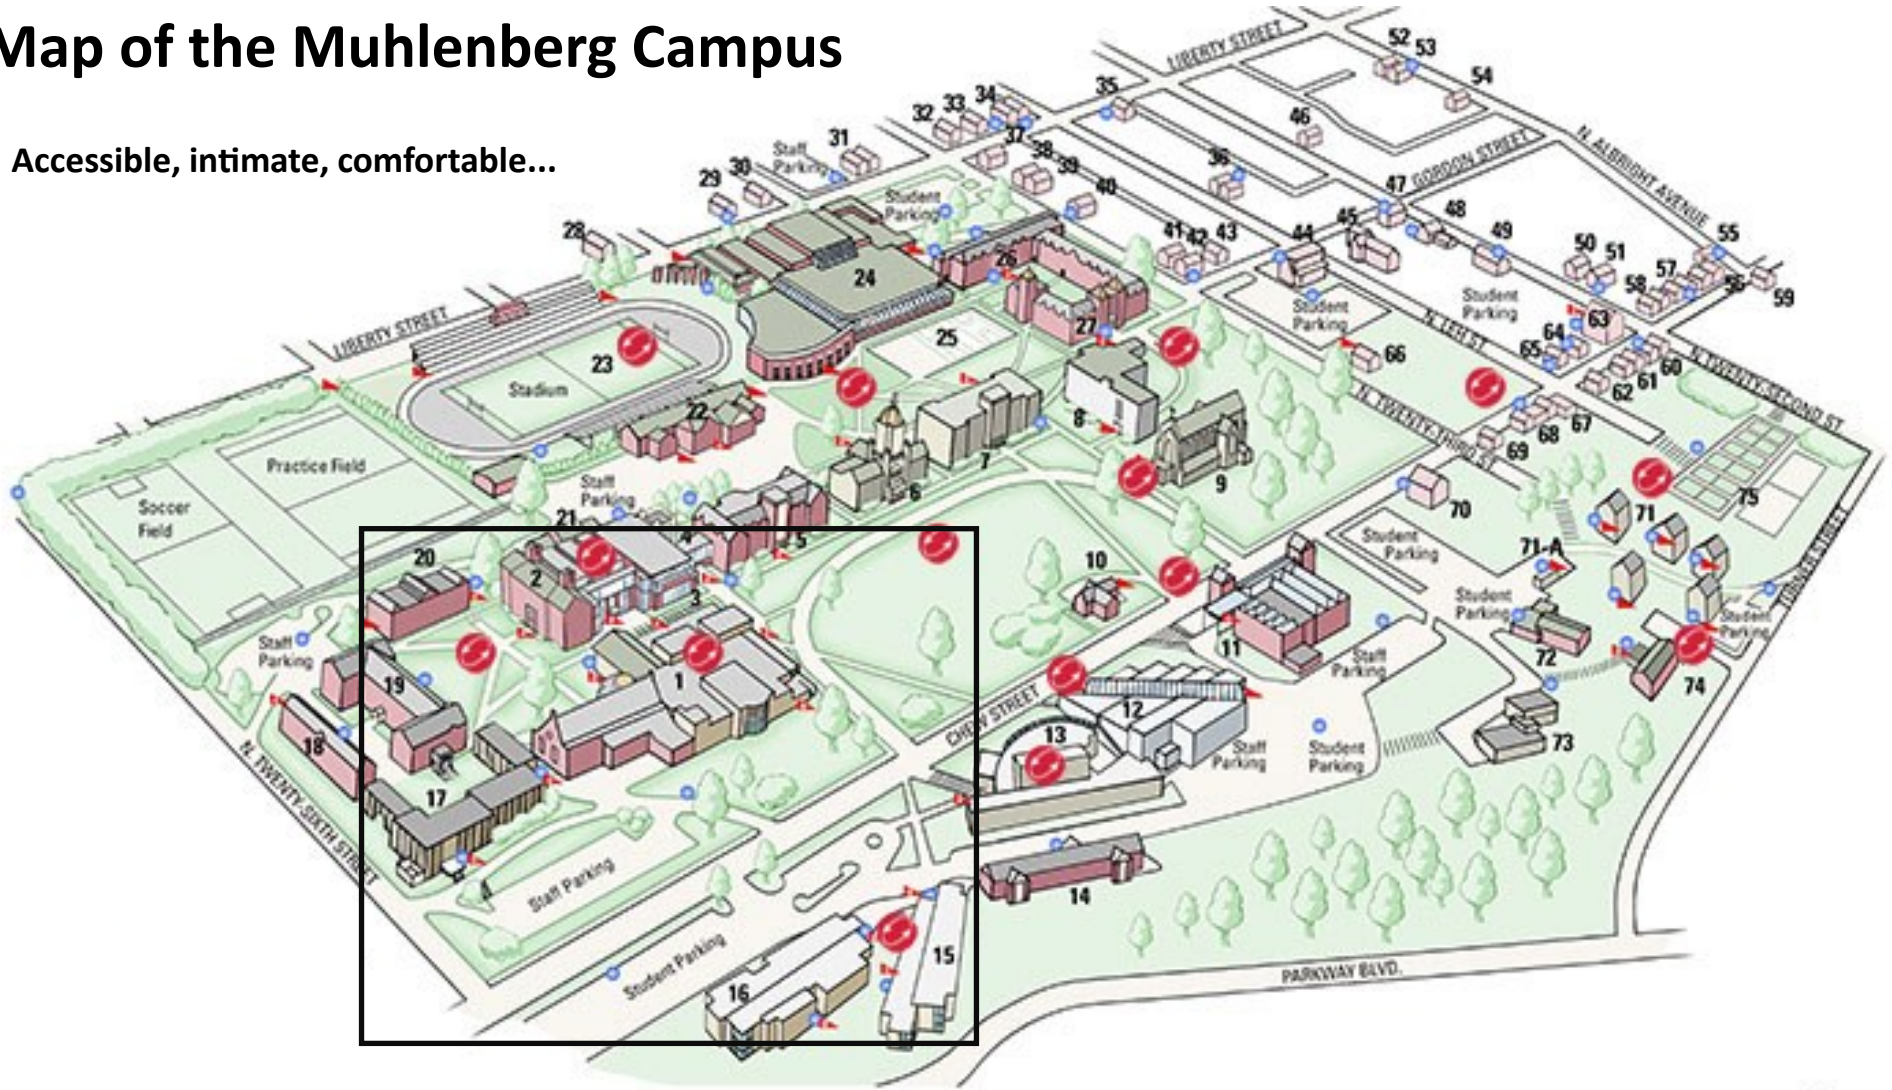

# Map of the Muhlenberg Campus

Accessible, intimate, comfortable...

**Seegers Union, Building #1**, will be where Summer Conference participants register. Seegers is home to **“The Restaurant,” Muhlenberg’s award-winning dining hall**, as well as a café and snack bar. The **Red Door** is a lounge in the basement of Seegers where we’ll meet nightly for our **social gatherings**. Seegers also holds several classrooms, and an auditorium where we will hold Open Readings. Buildings 15, 16 and 20 are our dorm options. **Building 20, Taylor Hall, has double rooms with private bath**. Buildings 15 (South) and 16 (Robertson) have suites that include four single rooms that share a bath, kitchenette and sitting area. Every building is **handicapped accessible**, and within easy proximity of classrooms, dining, and meeting space.